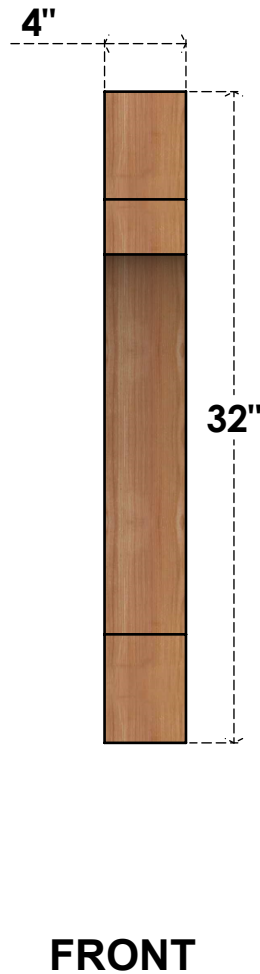

# BRC04X20X32MRC00RWR

4"W X 20"D X 32"H MERCED ROUGH SAWN BRACE, WESTERN RED CEDAR

EKENA MILLWORK  
 2300 WEST MAIN ST.  
 CLARKSVILLE, TX 75426  
 TOLL FREE: 866-607-0453  
 WWW.EKENAMILLWORK.COM

### NOTES

1. INSTALLATION TO BE COMPLETED IN ACCORDANCE WITH MANUFACTURER'S SPECIFICATIONS.
2. DRAWING MAY NOT BE TO SCALE
3. THIS DRAWING IS INTENDED FOR DESIGN AND PLANNING PURPOSES ONLY.
4. ALL INFORMATION CONTAINED HEREIN WAS CURRENT AT THE TIME OF DEVELOPMENT BUT MUST BE REVIEWED AND APPROVED BY THE PRODUCT MANUFACTURER TO BE CONSIDERED ACCURATE.
5. PRODUCTS ARE NOT KILN DRIED. THIS ITEM IS UNIQUE AND WILL CONTAIN THE NATURAL VARIATIONS THAT THE WOOD SPECIES OFFERS. THIS MAY RESULT IN VARIATIONS UP TO 1/4"