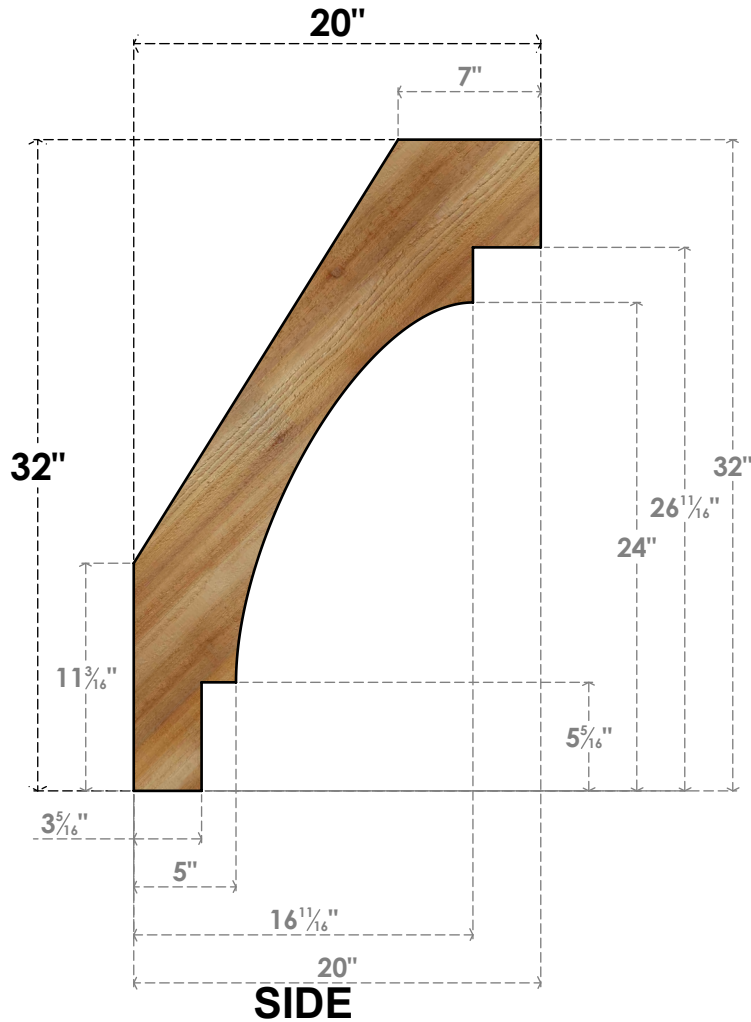

# BRC04X20X32MRC00RWR

4"W X 20"D X 32"H MERCED ROUGH SAWN BRACE, WESTERN RED CEDAR

EKENA MILLWORK  
 2300 WEST MAIN ST.  
 CLARKSVILLE, TX 75426  
 TOLL FREE: 866-607-0453  
 WWW.EKENAMILLWORK.COM

### NOTES

1. INSTALLATION TO BE COMPLETED IN ACCORDANCE WITH MANUFACTURER'S SPECIFICATIONS.
2. DRAWING MAY NOT BE TO SCALE
3. THIS DRAWING IS INTENDED FOR DESIGN AND PLANNING PURPOSES ONLY.
4. ALL INFORMATION CONTAINED HEREIN WAS CURRENT AT THE TIME OF DEVELOPMENT BUT MUST BE REVIEWED AND APPROVED BY THE PRODUCT MANUFACTURER TO BE CONSIDERED ACCURATE.
5. PRODUCTS ARE NOT KILN DRIED. THIS ITEM IS UNIQUE AND WILL CONTAIN THE NATURAL VARIATIONS THAT THE WOOD SPECIES OFFERS. THIS MAY RESULT IN VARIATIONS UP TO 1/4"